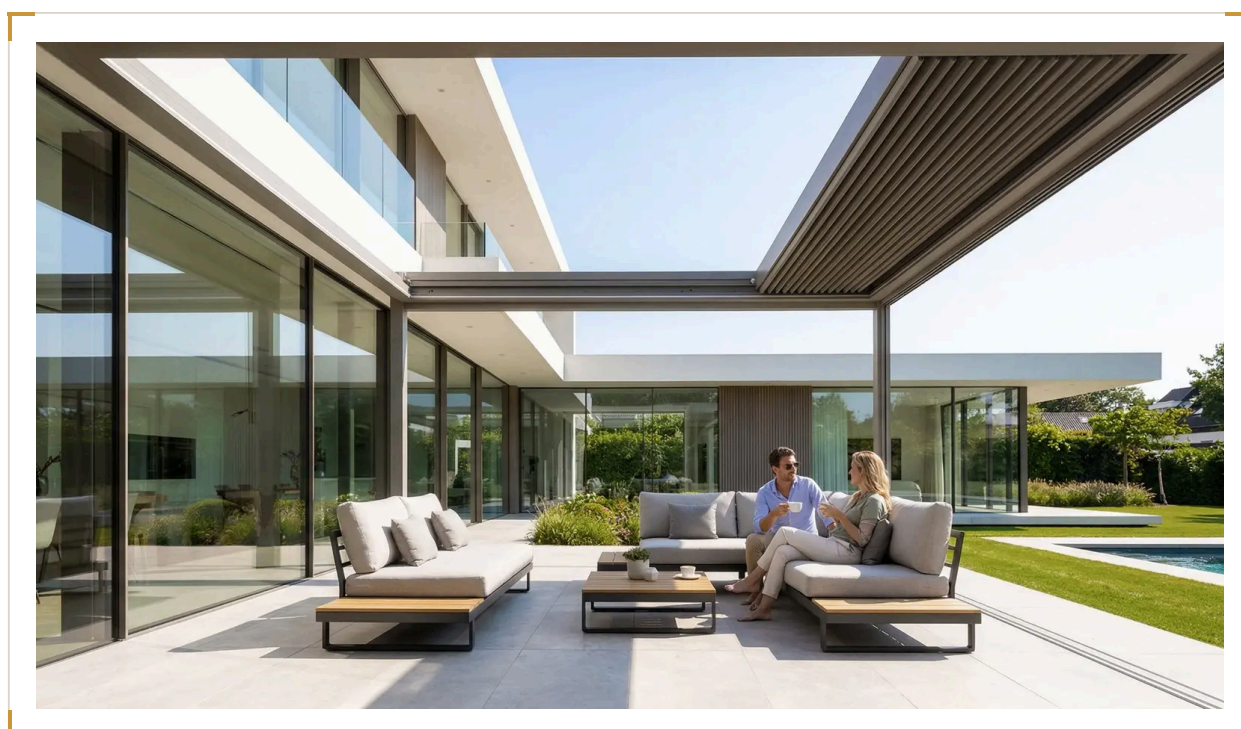

PRODUKT-DATABLAD

Luxa Aperio 800 Retractable Louvre Roof System

A retractable louvre roof that does what fixed-blade systems can't — slide the louvres aside and the sky comes back.

CODE LRS 800

LUXASHADE BY PNARC

Hovedfunktioner

- ▶ Fully retractable louvre blades
- ▶ Open-sky capability
- ▶ Motorised operation
- ▶ All-aluminium construction
- ▶ Four-season weather protection
- ▶ Natural light and ventilation control
- ▶ TIGER Coatings powder coat
- ▶ Any RAL colour
- ▶ 98% recyclable aluminium
- ▶ Fade and wear resistant