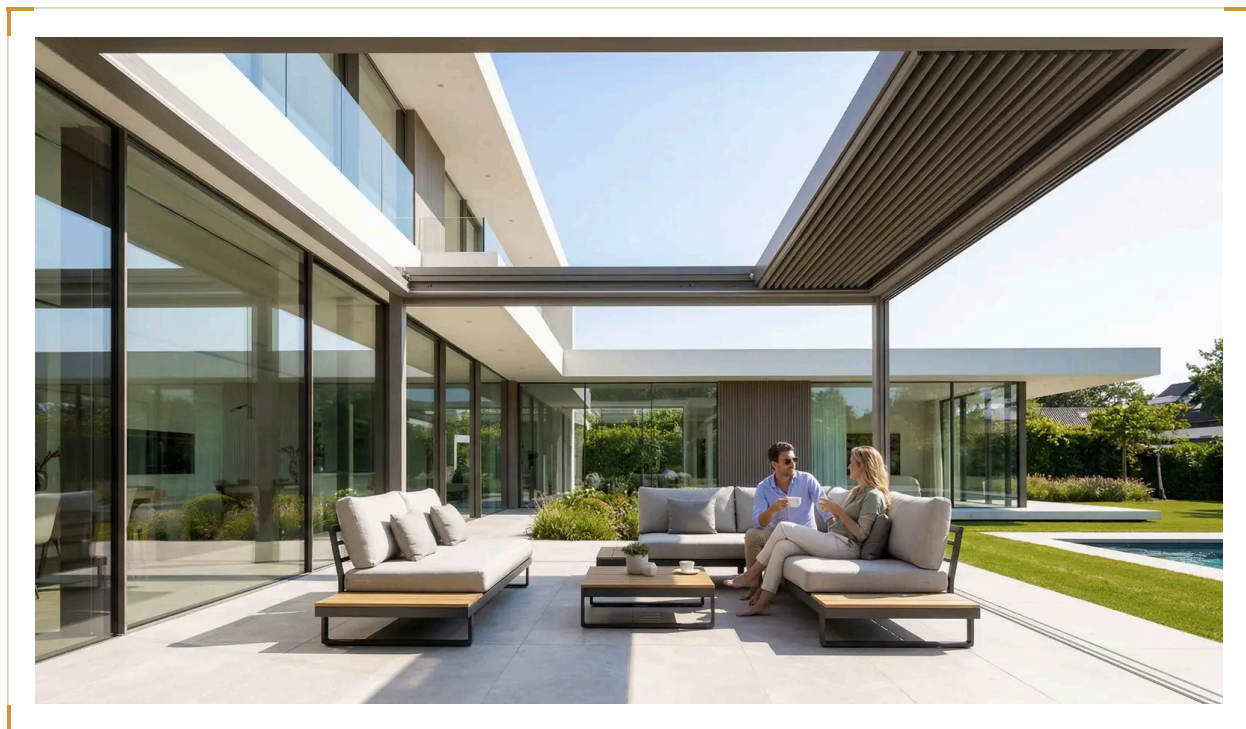

# Luxa Aperio 800 Retractable Louvre Roof System

*A retractable louvre roof that does what fixed-blade systems can't — slide the louvres aside and the sky comes back.*

CODE LRS 800

LUXASHADE BY PONARC

## Belangrijkste eigenschappen

- ▶ Fully retractable louvre blades
- ▶ Open-sky capability
- ▶ Motorised operation
- ▶ All-aluminium construction
- ▶ Four-season weather protection
- ▶ Natural light and ventilation control
- ▶ TIGER Coatings powder coat
- ▶ Any RAL colour
- ▶ 98% recyclable aluminium
- ▶ Fade and wear resistant