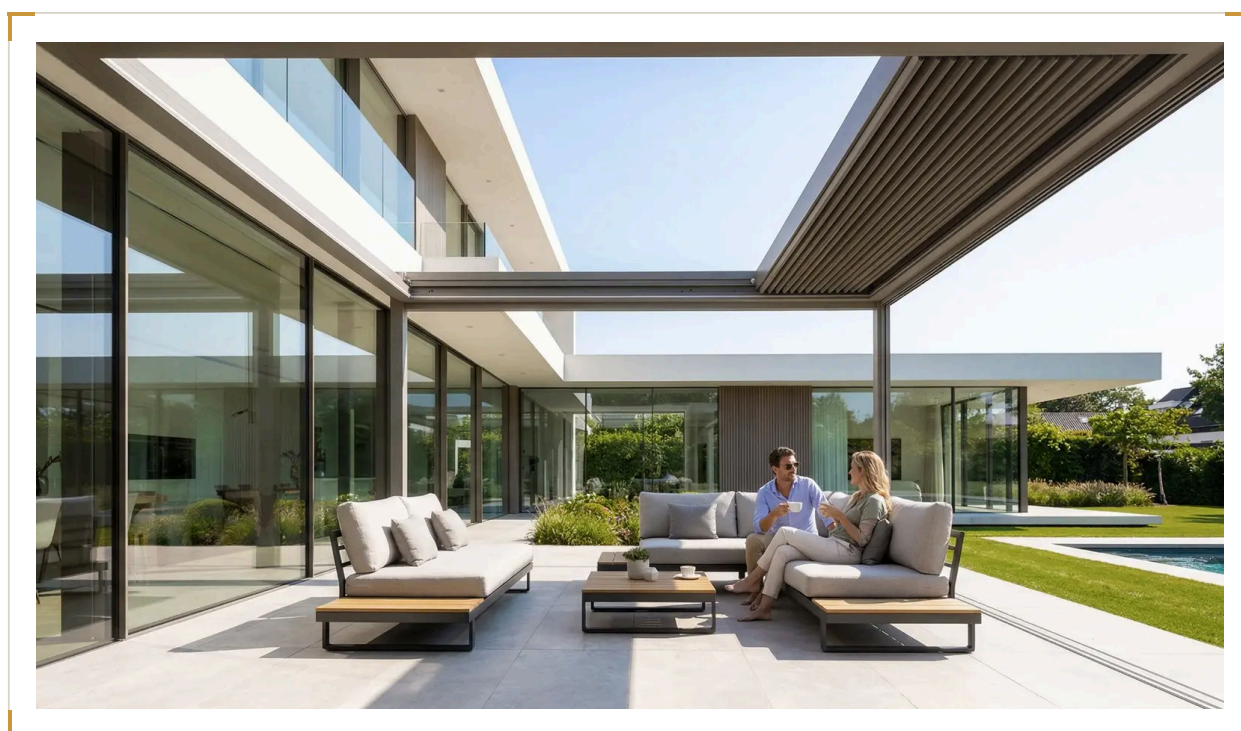

# Luxa Aperio 800 Retractable Louvre Roof System

*A retractable louvre roof that does what fixed-blade systems can't — slide the louvres aside and the sky comes back.*

CODE LRS 800

LUXASHADE BY PONARC

## Caracteristici principale

- ▶ Fully retractable louvre blades
- ▶ Open-sky capability
- ▶ Motorised operation
- ▶ All-aluminium construction
- ▶ Four-season weather protection
- ▶ Natural light and ventilation control
- ▶ TIGER Coatings powder coat
- ▶ Any RAL colour
- ▶ 98% recyclable aluminium
- ▶ Fade and wear resistant