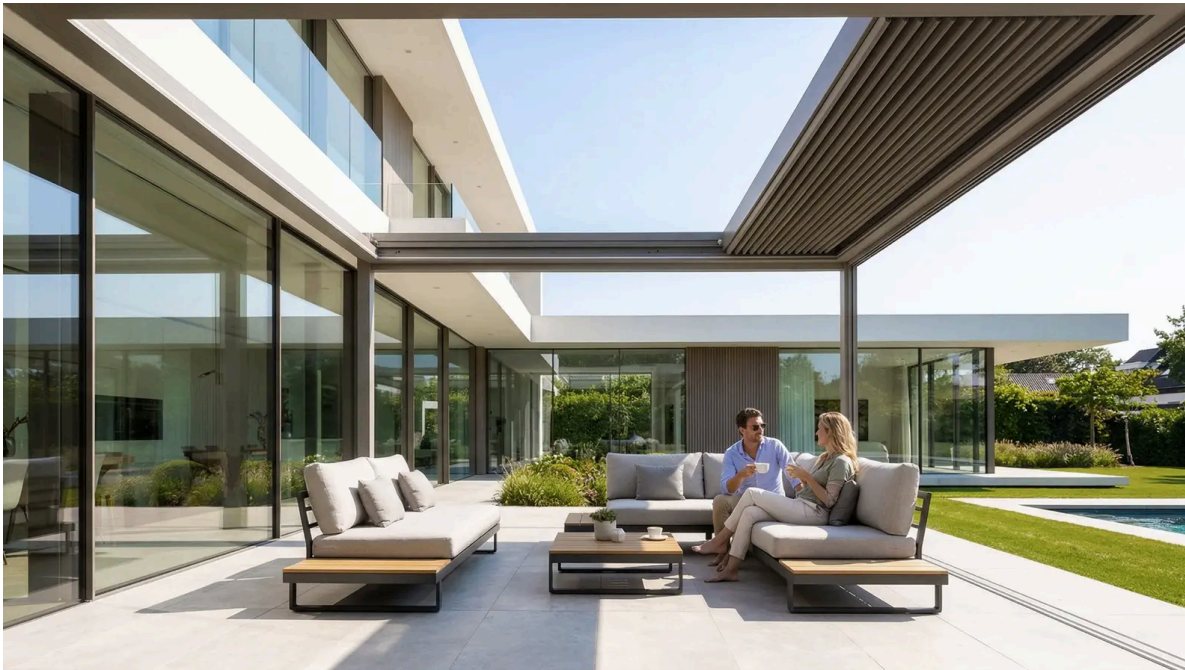

ТЕХНИЧЕСКИЙ ПАСПОРТ

Luxa Aperio 800 Retractable Louvre Roof System

A retractable louvre roof that does what fixed-blade systems can't — slide the louvres aside and the sky comes back.

CODE LRS 800

LUXASHADE BY PONARC

Ключевые особенности

- ▶ Fully retractable louvre blades
- ▶ Open-sky capability
- ▶ Motorised operation
- ▶ All-aluminium construction
- ▶ Four-season weather protection
- ▶ Natural light and ventilation control
- ▶ TIGER Coatings powder coat
- ▶ Any RAL colour
- ▶ 98% recyclable aluminium
- ▶ Fade and wear resistant