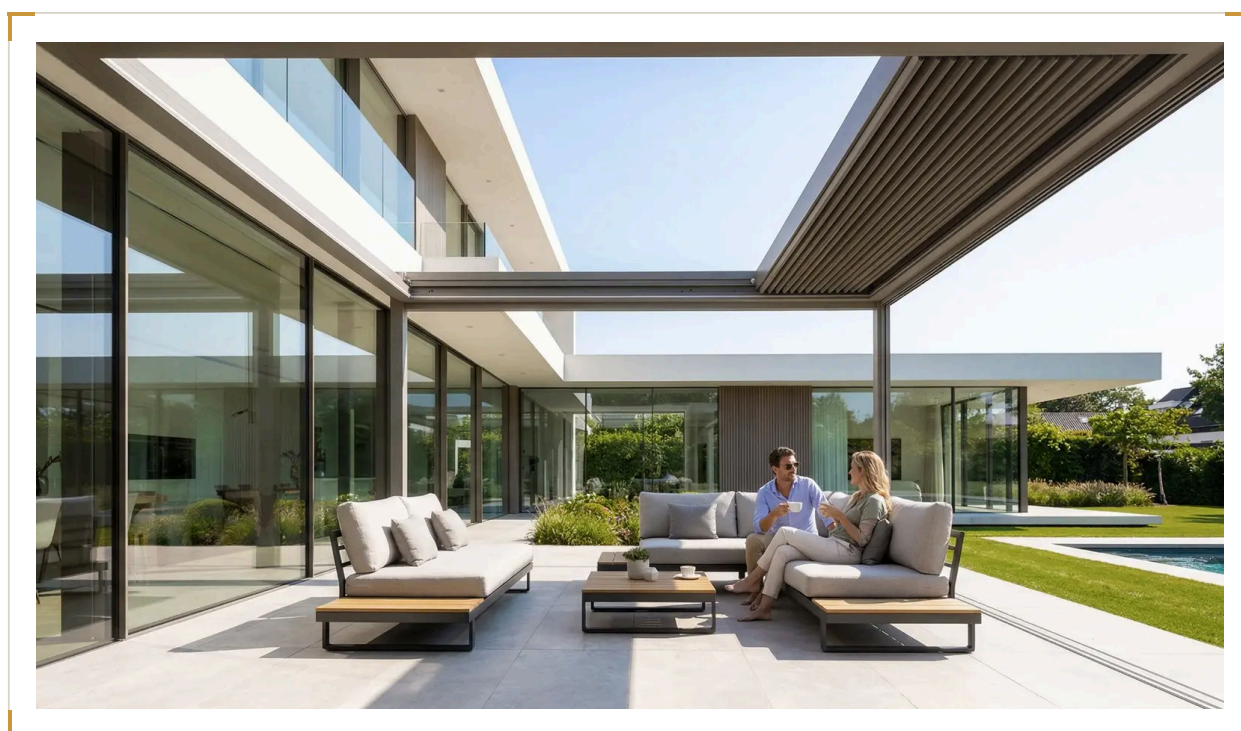

# Luxa Aperio 800 Retractable Louvre Roof System

*A retractable louvre roof that does what fixed-blade systems can't — slide the louvres aside and the sky comes back.*

CODE LRS 800

LUXASHADE BY PONARC

## Huvudfunktioner

- ▶ Fully retractable louvre blades
- ▶ Open-sky capability
- ▶ Motorised operation
- ▶ All-aluminium construction
- ▶ Four-season weather protection
- ▶ Natural light and ventilation control
- ▶ TIGER Coatings powder coat
- ▶ Any RAL colour
- ▶ 98% recyclable aluminium
- ▶ Fade and wear resistant